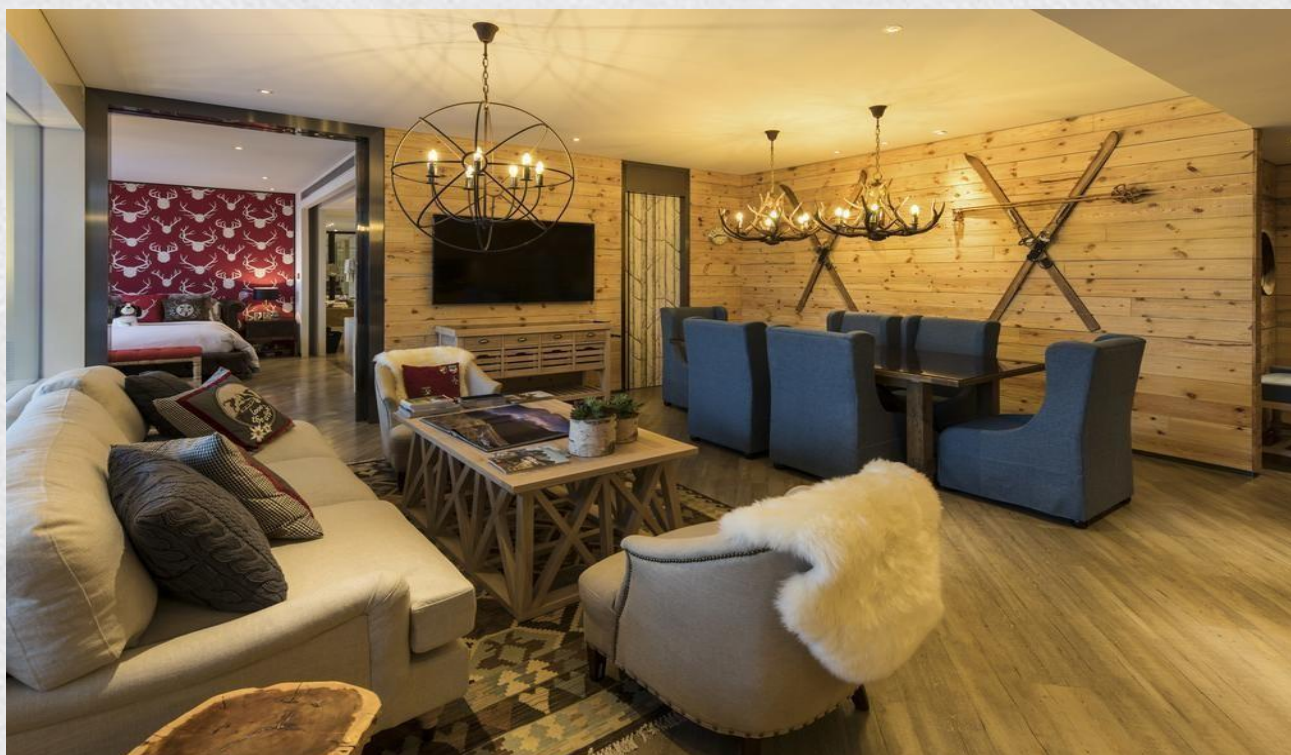

Deluxe Lagoon Suite - Swiss Chalet 豪华澜池套房 - 瑞士木屋