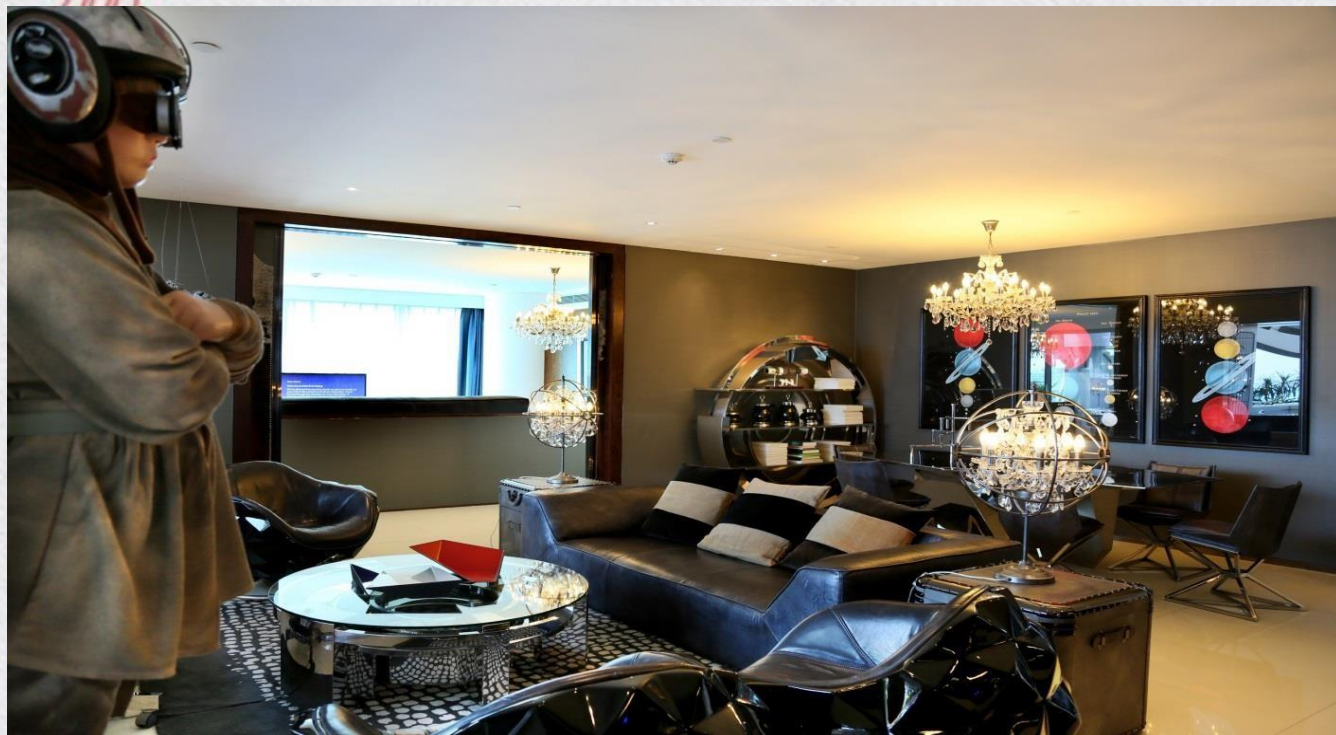

Grand Deluxe Lagoon Suite - Dark Vader

高级豪华澜池套房 - 黑武士