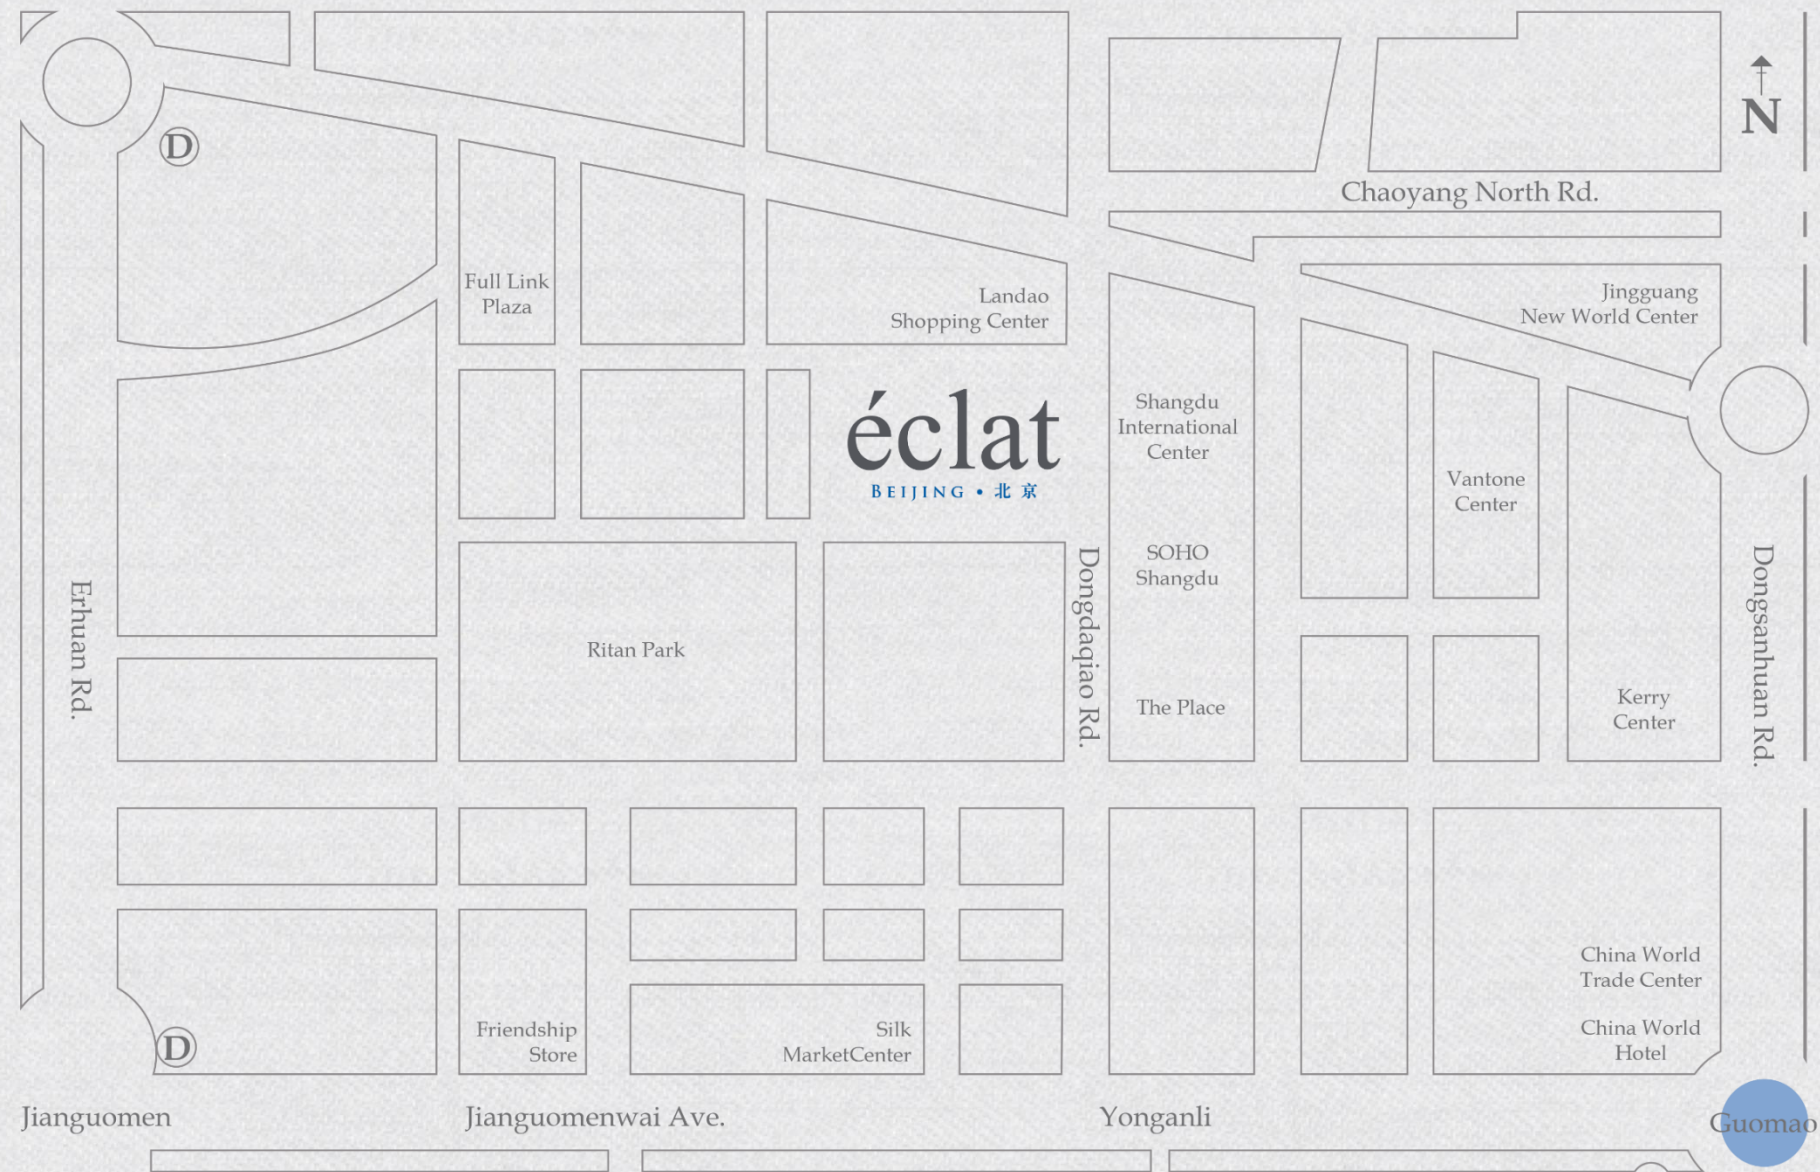

éclat  
BEIJING • 北京

Hotel Éclat Beijing

北京怡亨酒店

Event Venues Introduction

会议场地展示

Parkview Green, No. 9, Dongdaqiao Road, Chaoyang District, Beijing, P.R.China  
侨福芳草地，北京市朝阳区东大桥路9号

## EVENT VENUES 场地介绍

### THE COCOON 太空舱多功能厅

THE COCOON is on the 21<sup>st</sup> floor of Hotel Éclat Beijing, this 480 Sq.M unique ballroom provides an unparalleled setting and service. The strong arty elements of THE COCOON lends itself well to events, for buffet dinner, fashion show and cocktail reception.