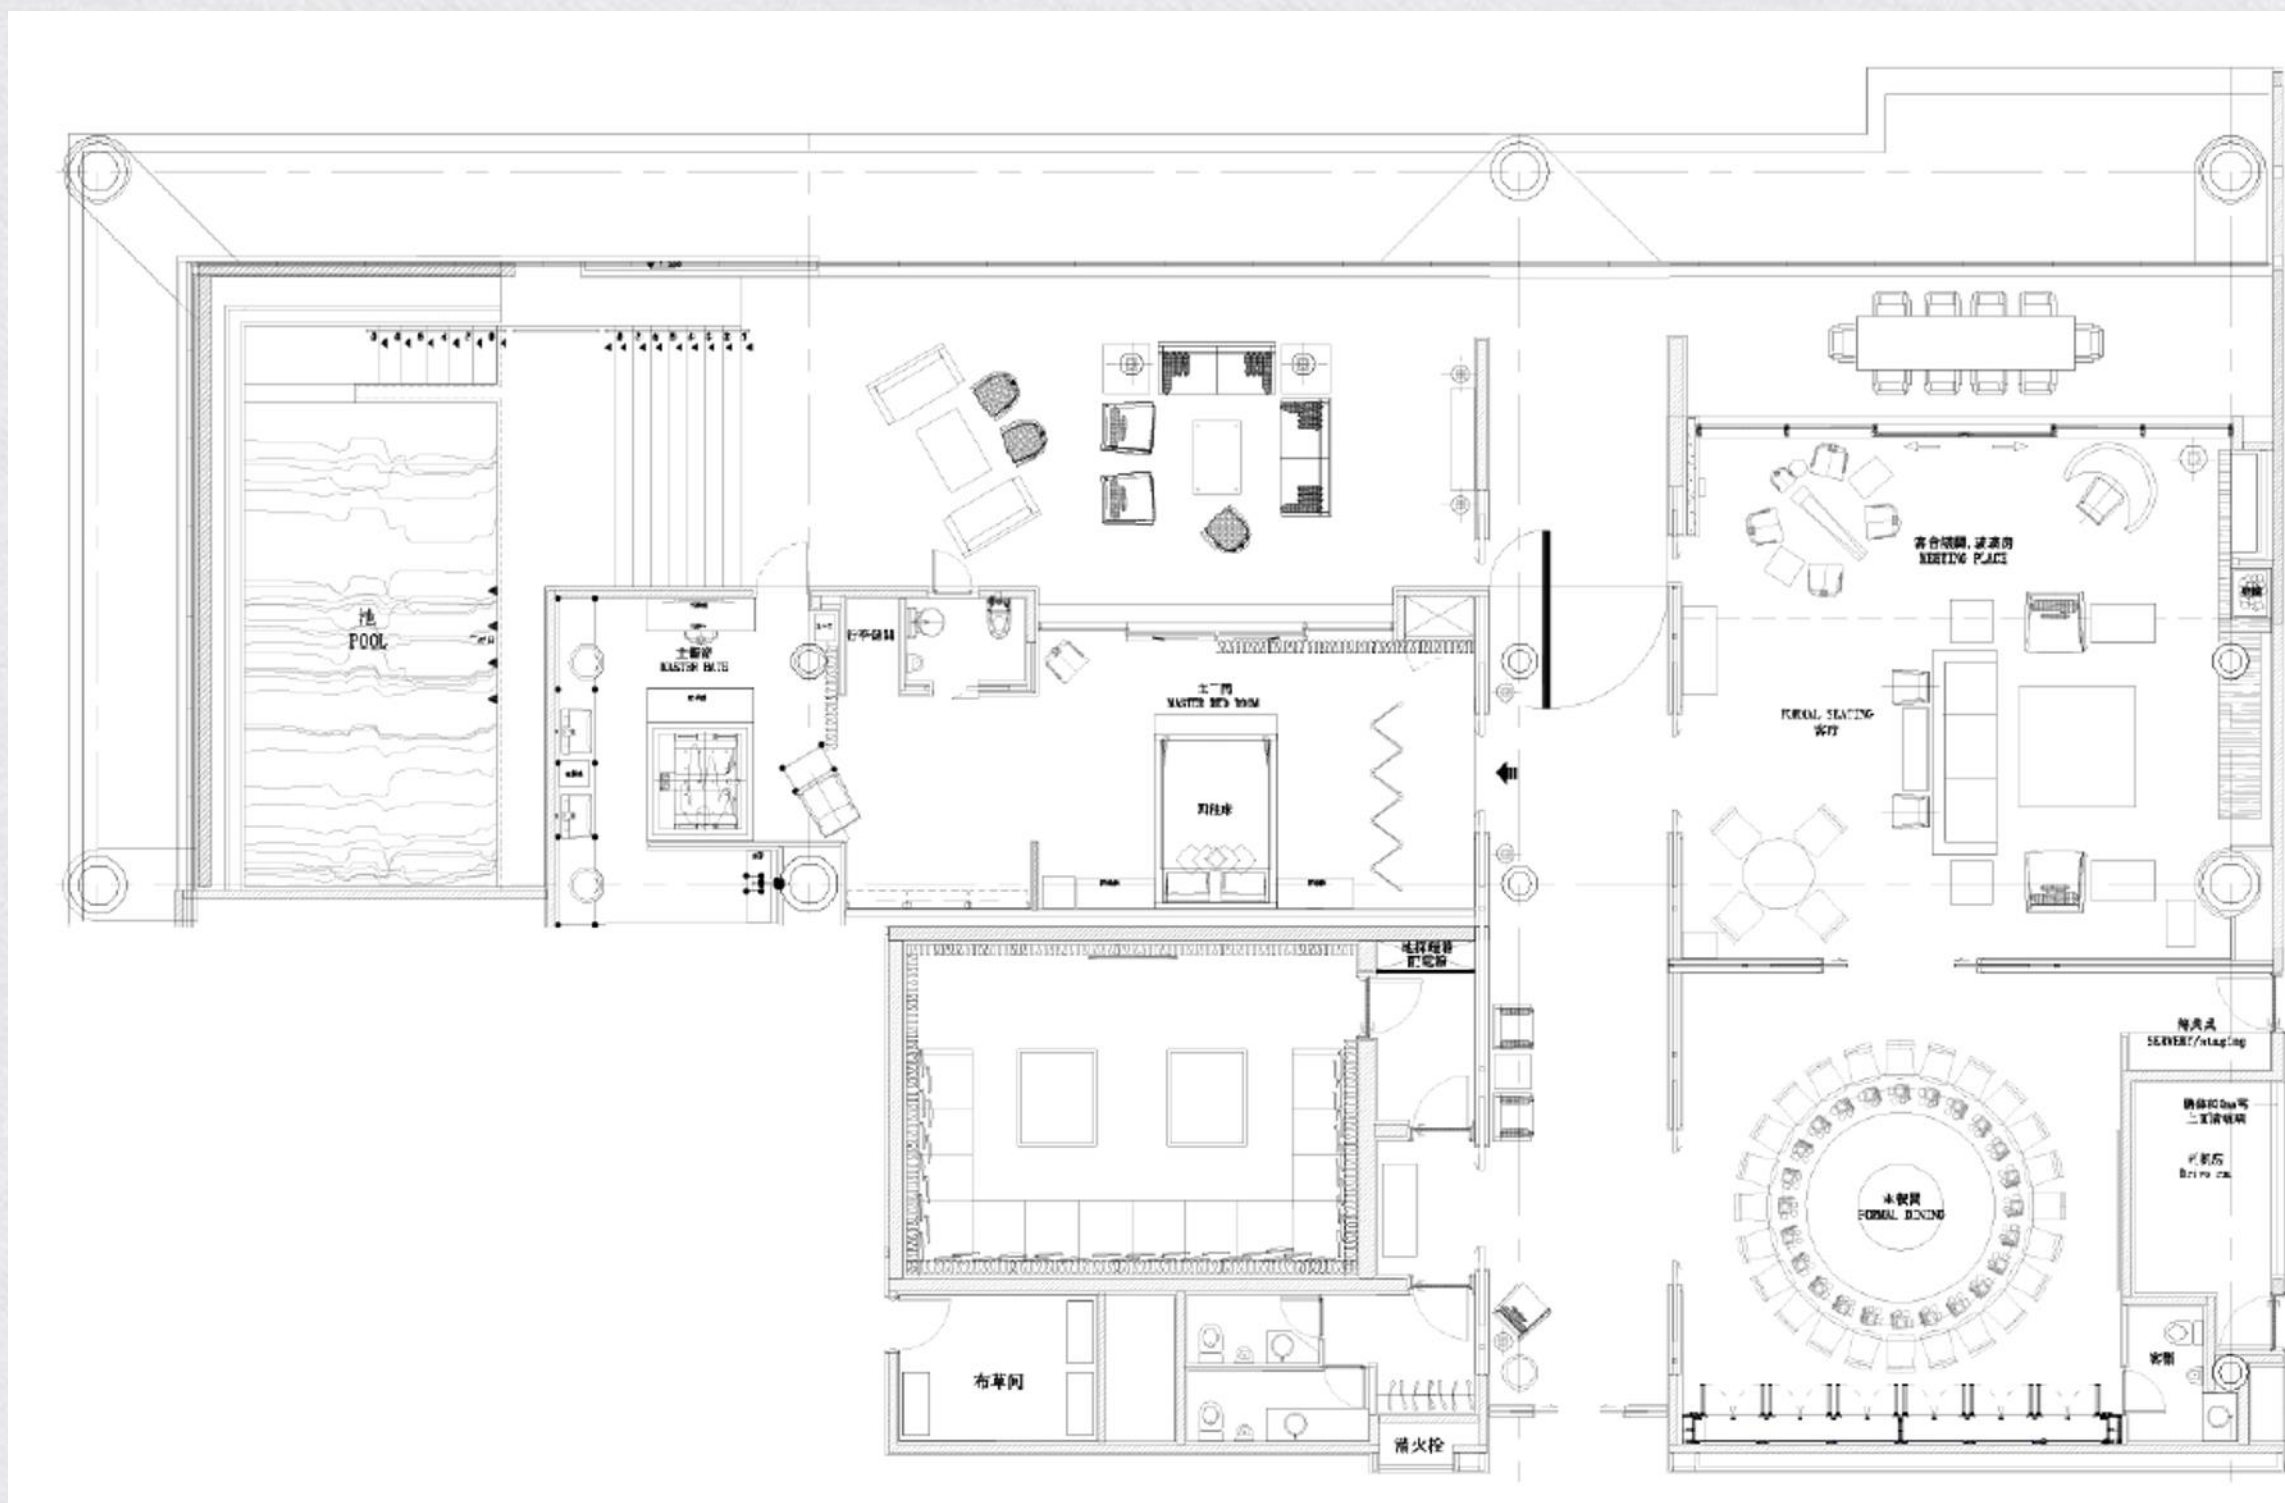

ÉCLATANT FLOORPLAN 总统套房平面图