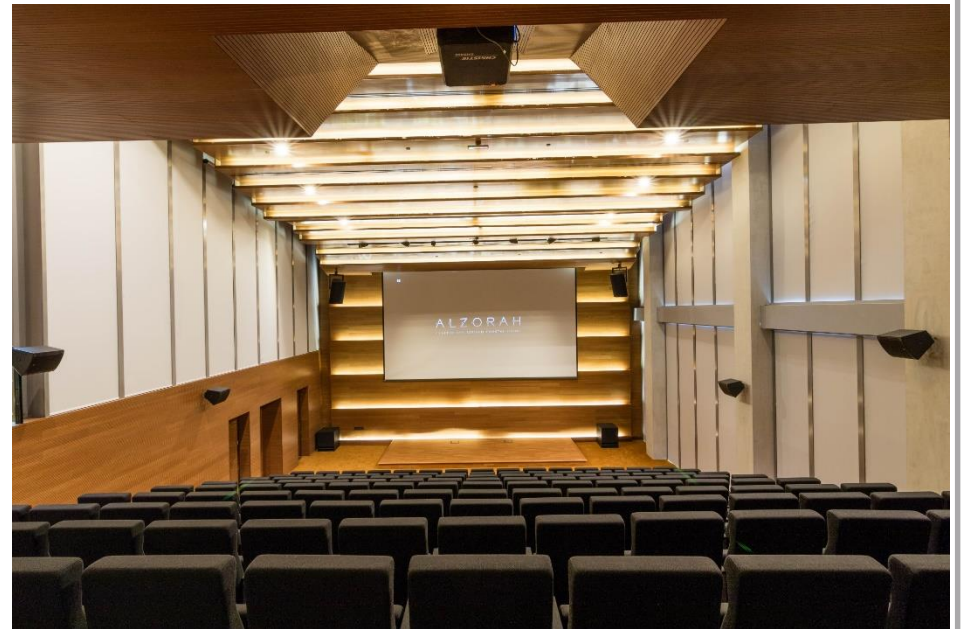

It is also an ideal venue for private and corporate events with an auditorium that can accommodate 150 people and a spacious exhibition hall overlooking the mangroves.

Guests can also enjoy a selection of restaurants at the Pavilion