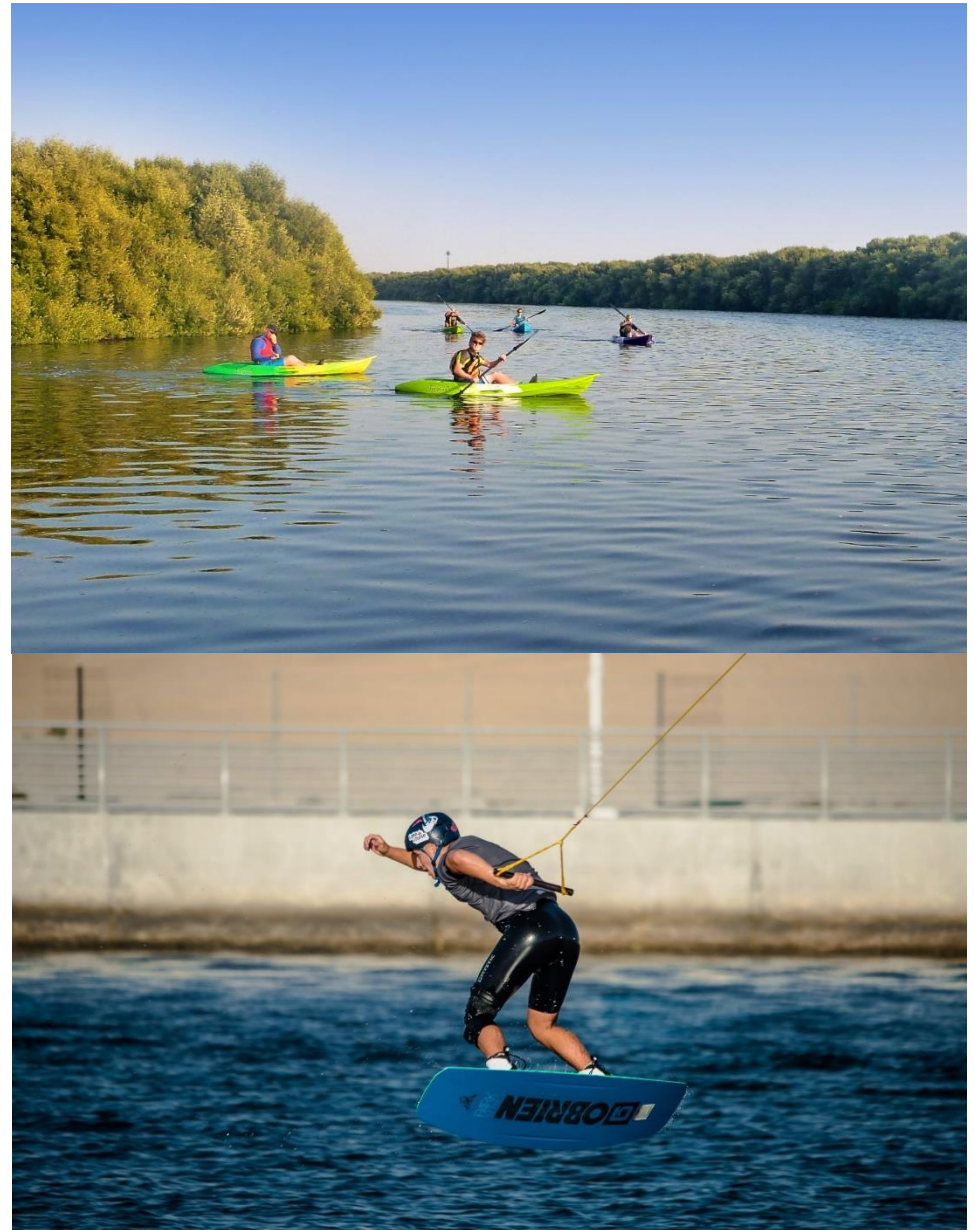

QUEST FOR ADVENTURE

Quest for Adventure provides guidance and tuition for a wide range of outdoor activities.

From an action packed few hours, to a full day of activity or a multi-day package, Quest for Adventure can provide you with a unique and unforgettable experience to suit all levels of ability.

With a variety of activities including kayaking, wakeboarding, archery tag, and sailing, our experienced and qualified instructors ensure that you get the best possible experience.

Operating Hours: 9:00 AM – 7:00 PM

Contact Details:

- **Contact Number:** +971 58 567 0730
- **E-mail address:** info@questforadventure.net