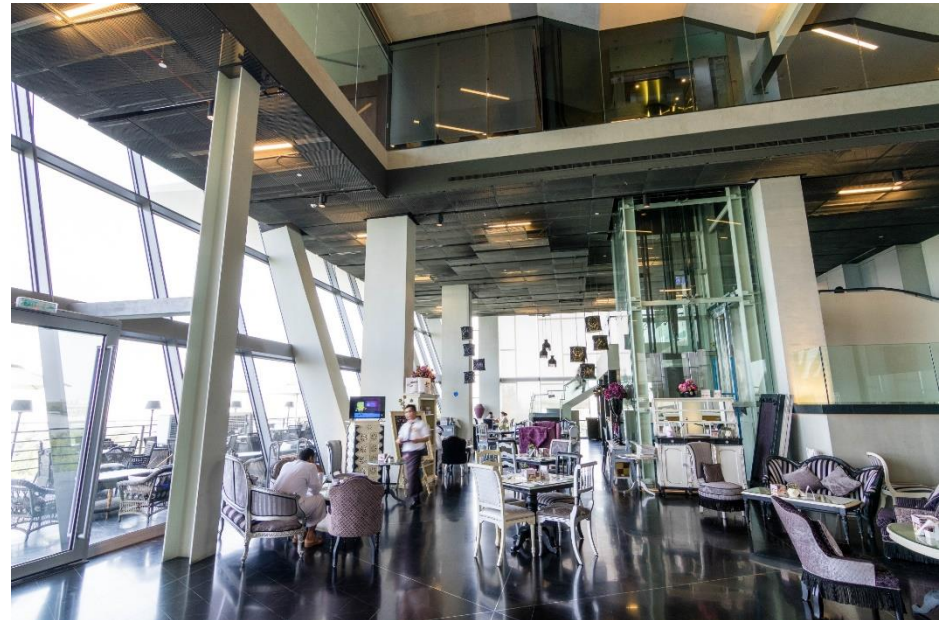

SHAKESPEARE & CO.

Shakespeare and Co.'s menu comprises of classic dishes from the world's favorite cuisines – in essence, reflecting the rich diversity of the patrons who visit our restaurants. Shakespeare uses classic methods and fresh ingredients to concoct quickly prepared, craveable meals that persuade a nostalgic feeling of home. From rustic Lebanese Saj, to an array of classic Italian Pizzas and pastas, and humble yet delicious finger foods, to rich meat and seafood entrees, we have crafted our menu to suit every palate and craving.

Operation Hours: 7:00 AM – 11:30 PM

Contact Details:

- **Contact Number:** +971 6 741 6775