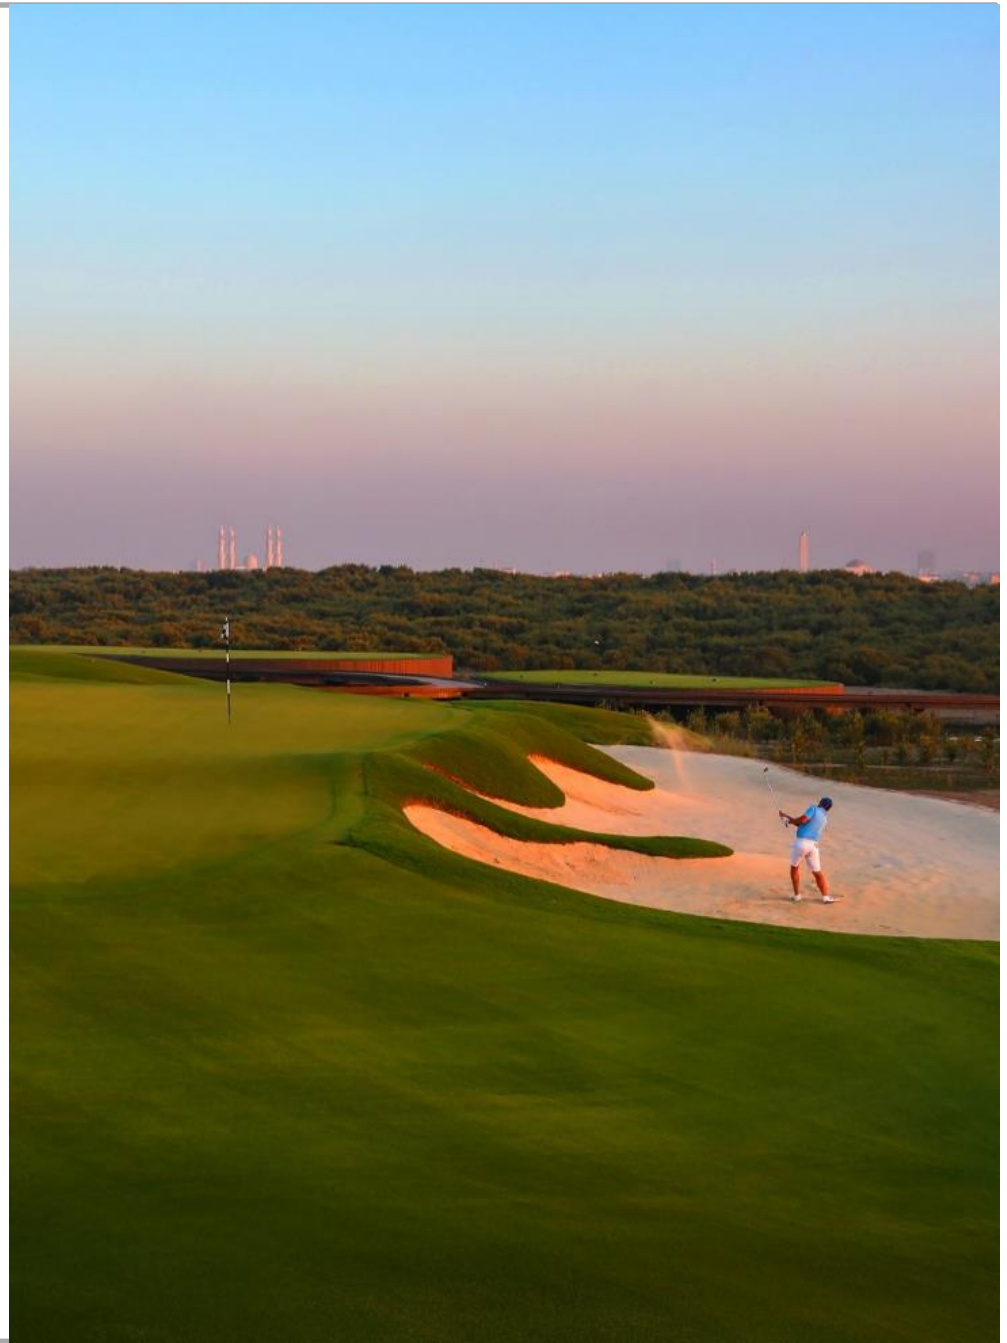

AL ZORAH GOLF CLUB

Managed by the world-renowned Troon Golf, Al Zorah Golf Club is a world-class course set amidst a beautiful naturally-preserved environment of striking mangroves and sheer tranquility – that's the special proposition that's been magically created by the famed Nicklaus Design group and which awaits golfers making the short trip from Dubai and other U.A.E. regions to play Ajman's first ever golf course.

The spectacular par-72 Al Zorah Golf Club offers a truly sensational design with pristinely manicured fairways and greens, however it is the way the Nicklaus Design team has protected the natural environment whilst creating the layout that really catches the eye.

Operating Hours: 7:00 AM – 7:00 PM

Contact Details:

- **Contact Number:** 800 AZGOLF (294653)
- **E-mail:** golfreservations@alzorahgolfclub.ae